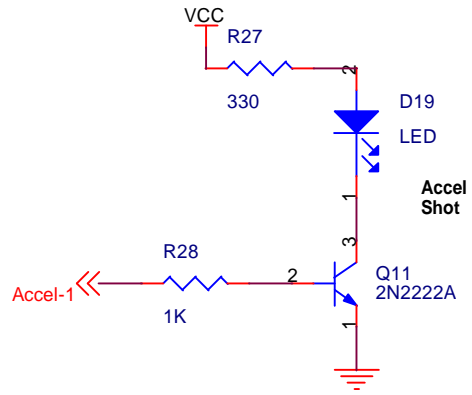

Title		
Megasquirt - CPU - B. A. Bowling		
Size	Document Number	Rev
A	Rev 2.2 _ Mod Dec 2002	2.2
Date:	Monday, December 30, 2002	Sheet 1 of 6

Title		
Megasquirt - Input		
Size	Document Number	Rev
A	Rev 2.2	2.2
Date:	Monday, December 30, 2002	Sheet 2 of 6

Title		
Megasquirt - Output		
Size	Document Number	Rev
A	Rev 2.2	2.2
Date:	Monday, December 30, 2002	Sheet 3 of 6

Title		
Megasquirt - Power		
Size	Document Number	Rev
A	Rev 2.2	2.2
Date:	Monday, December 30, 2002	Sheet 4 of 6

Title		
Megasquirt - Connector		
Size	Document Number	Rev
A	Rev 2.2	2.2
Date:	Monday, December 30, 2002	Sheet 5 of 6

Title		
MegaSquirt - LED Indicators		
Size A	Document Number Rev 2.2	Rev 2.2
Date:	Monday, December 30, 2002	Sheet 6 of 6