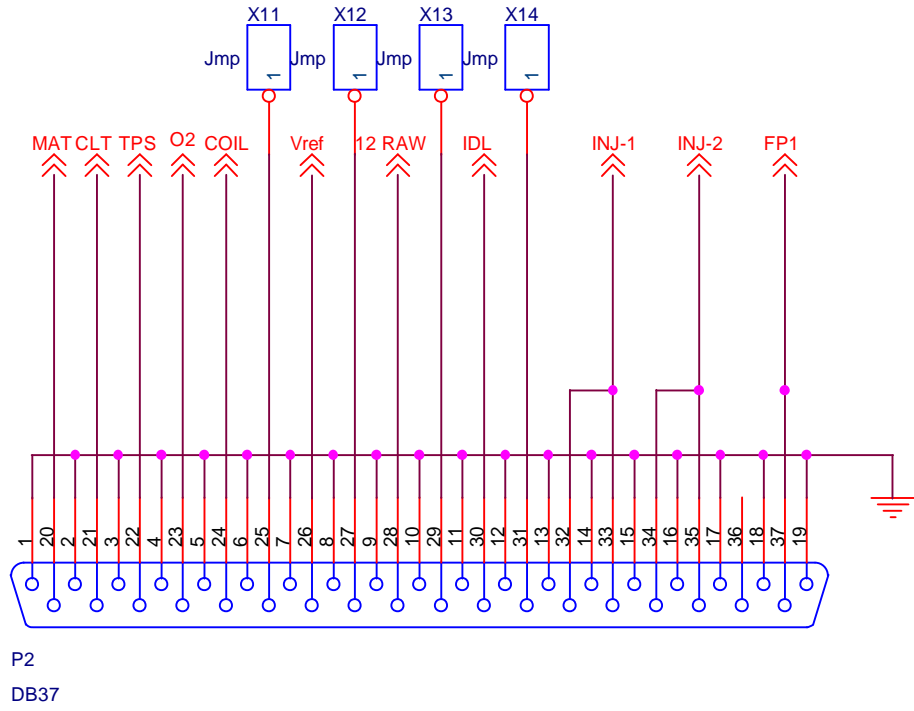

Title		
Megasquirt - CPU - B. A. Bowling		
Size	Document Number	Rev
A	Rev 2.2 _ Mod Dec 2002	2.2
Date:	Monday, December 30, 2002	Sheet 1 of 6

Title		
Megasquirt - Input		
Size	Document Number	Rev
A	Rev 2.2	2.2
Date:	Monday, December 30, 2002	Sheet 2 of 6

Title		
Megasquirt - Output		
Size	Document Number	Rev
A	Rev 2.2	2.2
Date:	Monday, December 30, 2002	Sheet 3 of 6

Title		
Megasquirt - Power		
Size	Document Number	Rev
A	Rev 2.2	2.2
Date:	Monday, December 30, 2002	Sheet 4 of 6

Title		
Megasquirt - Connector		
Size	Document Number	Rev
A	Rev 2.2	2.2
Date:	Monday, December 30, 2002	Sheet 5 of 6

Title		
MegaSquirt - LED Indicators		
Size A	Document Number Rev 2.2	Rev 2.2
Date:	Monday, December 30, 2002	Sheet 6 of 6