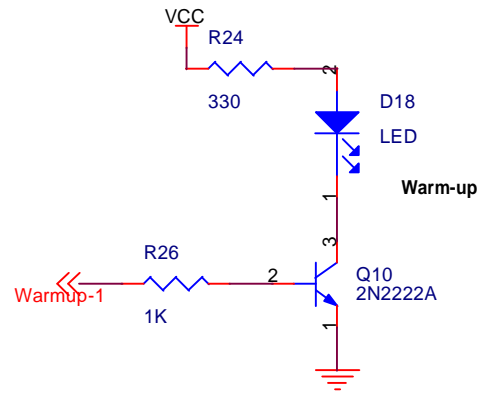

Title		
Megasquirt - CPU - B. A. Bowling		
Size	Document Number	Rev
A	Rev 2.2 _ Mod Dec 2002	2.2
Date:	Monday, December 30, 2002	Sheet 1 of 6

Title		
Megasquirt - Input		
Size	Document Number	Rev
A	Rev 2.2	2.2
Date:	Monday, December 30, 2002	Sheet 2 of 6

Title		
Megasquirt - Output		
Size	Document Number	Rev
A	Rev 2.2	2.2
Date:	Monday, December 30, 2002	Sheet 3 of 6

Title		
Megasquirt - Power		
Size	Document Number	Rev
A	Rev 2.2	2.2
Date:	Monday, December 30, 2002	Sheet 4 of 6

Title		
Megasquirt - Connector		
Size	Document Number	Rev
A	Rev 2.2	2.2
Date:	Monday, December 30, 2002	Sheet 5 of 6

Title		
MegaSquirt - LED Indicators		
Size A	Document Number Rev 2.2	Rev 2.2
Date:	Monday, December 30, 2002	Sheet 6 of 6