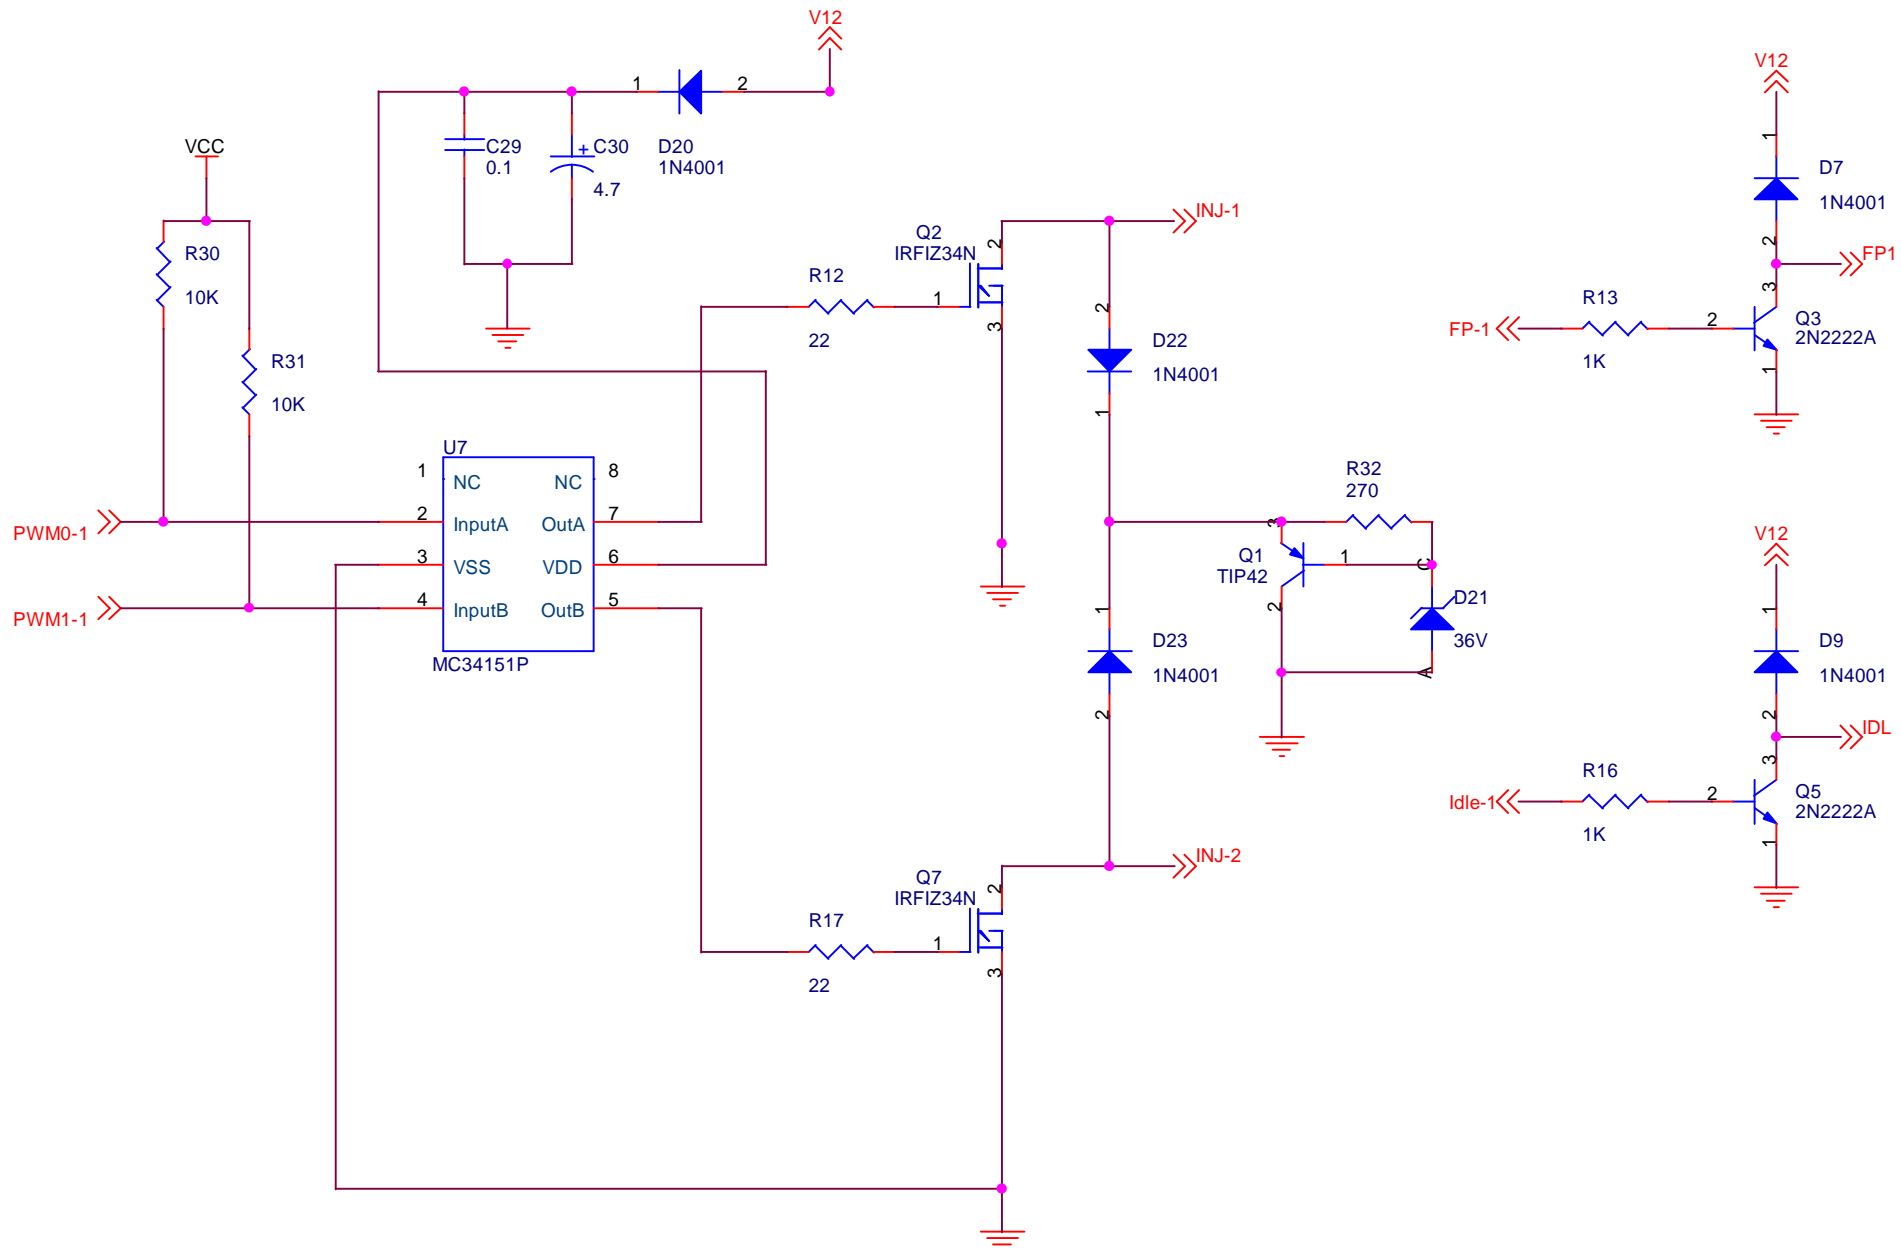

Title		
Megasquirt - CPU - B. A. Bowling		
Size	Document Number	Rev
A	Rev 2.2 _ Mod Dec 2002	2.2
Date:	Monday, December 30, 2002	Sheet 1 of 6

Title		
Megasquirt - Input		
Size	Document Number	Rev
A	Rev 2.2	2.2
Date:	Monday, December 30, 2002	Sheet 2 of 6

Title		
Megasquirt - Output		
Size	Document Number	Rev
A	Rev 2.2	2.2
Date:	Monday, December 30, 2002	Sheet 3 of 6

Title		
Megasquirt - Power		
Size	Document Number	Rev
A	Rev 2.2	2.2
Date:	Monday, December 30, 2002	Sheet 4 of 6

Title		
Megasquirt - Connector		
Size	Document Number	Rev
A	Rev 2.2	2.2
Date:	Monday, December 30, 2002	Sheet 5 of 6

Title		
MegaSquirt - LED Indicators		
Size A	Document Number Rev 2.2	Rev 2.2
Date:	Monday, December 30, 2002	Sheet 6 of 6