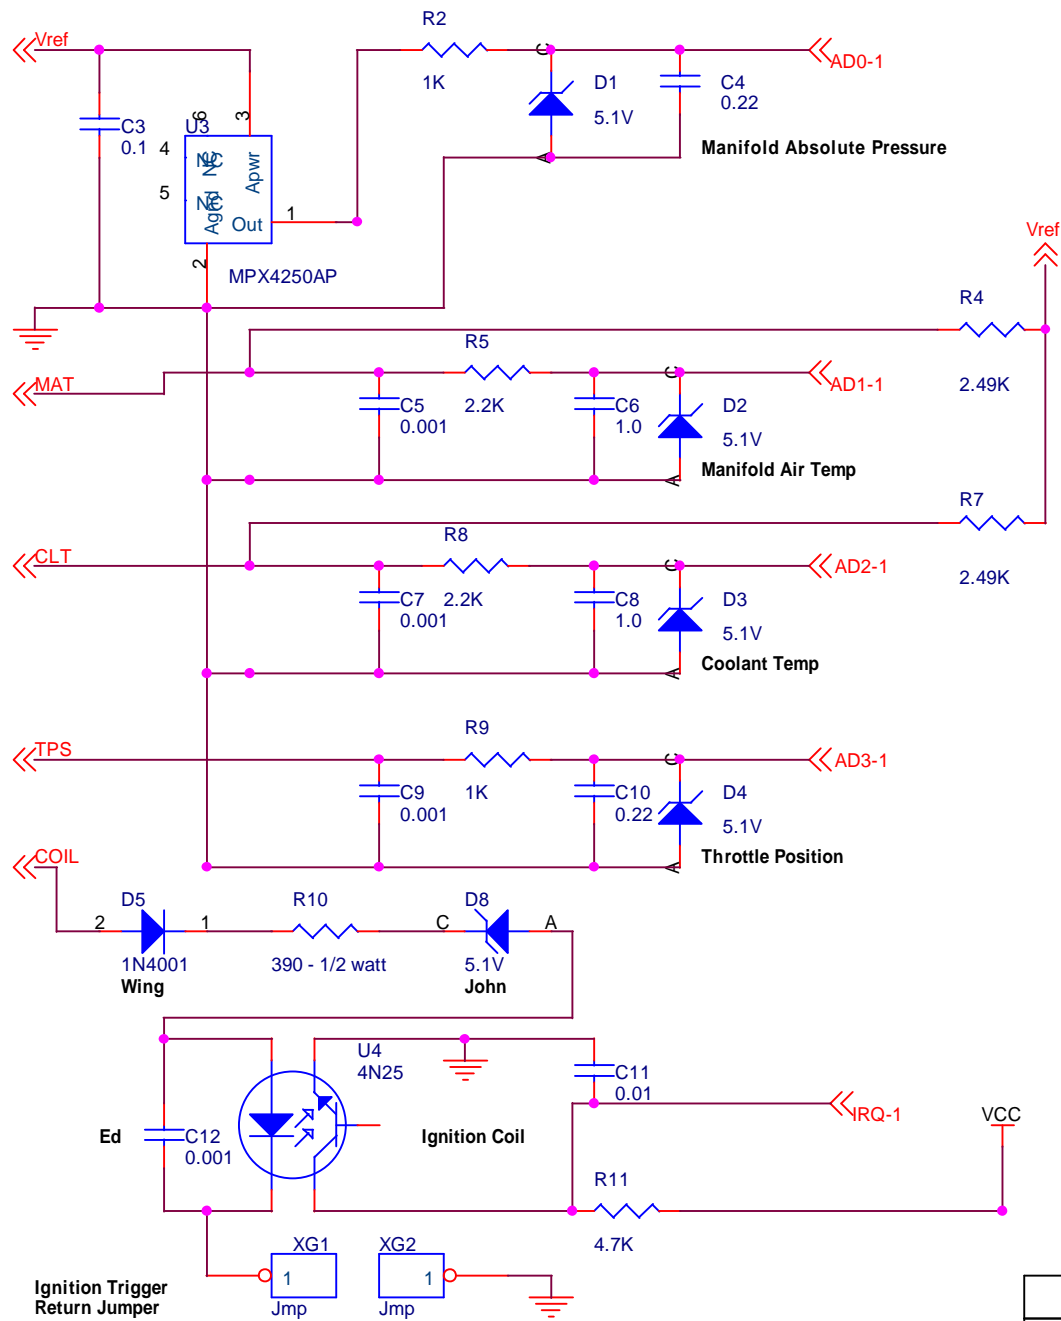

Title		
Megasquirt - CPU - B. A. Bowling		
Size	Document Number	Rev
A	Rev 2.2 _ Mod Dec 2002	2.2
Date:	Monday, December 30, 2002	Sheet 1 of 6

Title		
Megasquirt - Input		
Size	Document Number	Rev
A	Rev 2.2	2.2
Date:	Monday, December 30, 2002	Sheet 2 of 6

Title		
Megasquirt - Output		
Size	Document Number	Rev
A	Rev 2.2	2.2
Date:	Monday, December 30, 2002	Sheet 3 of 6

Title		
Megasquirt - Power		
Size	Document Number	Rev
A	Rev 2.2	2.2
Date:	Monday, December 30, 2002	Sheet 4 of 6

Title		
Megasquirt - Connector		
Size	Document Number	Rev
A	Rev 2.2	2.2
Date:	Monday, December 30, 2002	Sheet 5 of 6

Title		
MegaSquirt - LED Indicators		
Size A	Document Number Rev 2.2	Rev 2.2
Date:	Monday, December 30, 2002	Sheet 6 of 6