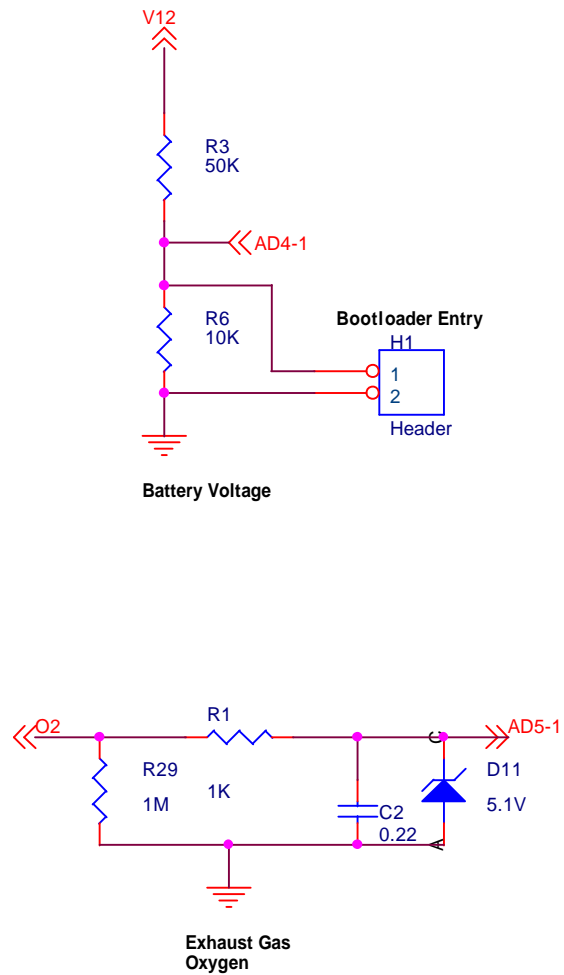

Title		
Megasquirt - CPU - B. A. Bowling		
Size	Document Number	Rev
A	Rev 2.2 _ Mod Dec 2002	2.2
Date:	Monday, December 30, 2002	Sheet 1 of 6

Title		
Megasquirt - Input		
Size	Document Number	Rev
A	Rev 2.2	2.2
Date:	Monday, December 30, 2002	Sheet 2 of 6

Title		
Megasquirt - Output		
Size	Document Number	Rev
A	Rev 2.2	2.2
Date:	Monday, December 30, 2002	Sheet 3 of 6

Title		
Megasquirt - Power		
Size	Document Number	Rev
A	Rev 2.2	2.2
Date:	Monday, December 30, 2002	Sheet 4 of 6

Title		
Megasquirt - Connector		
Size	Document Number	Rev
A	Rev 2.2	2.2
Date:	Monday, December 30, 2002	Sheet 5 of 6

Title		
MegaSquirt - LED Indicators		
Size A	Document Number Rev 2.2	Rev 2.2
Date:	Monday, December 30, 2002	Sheet 6 of 6