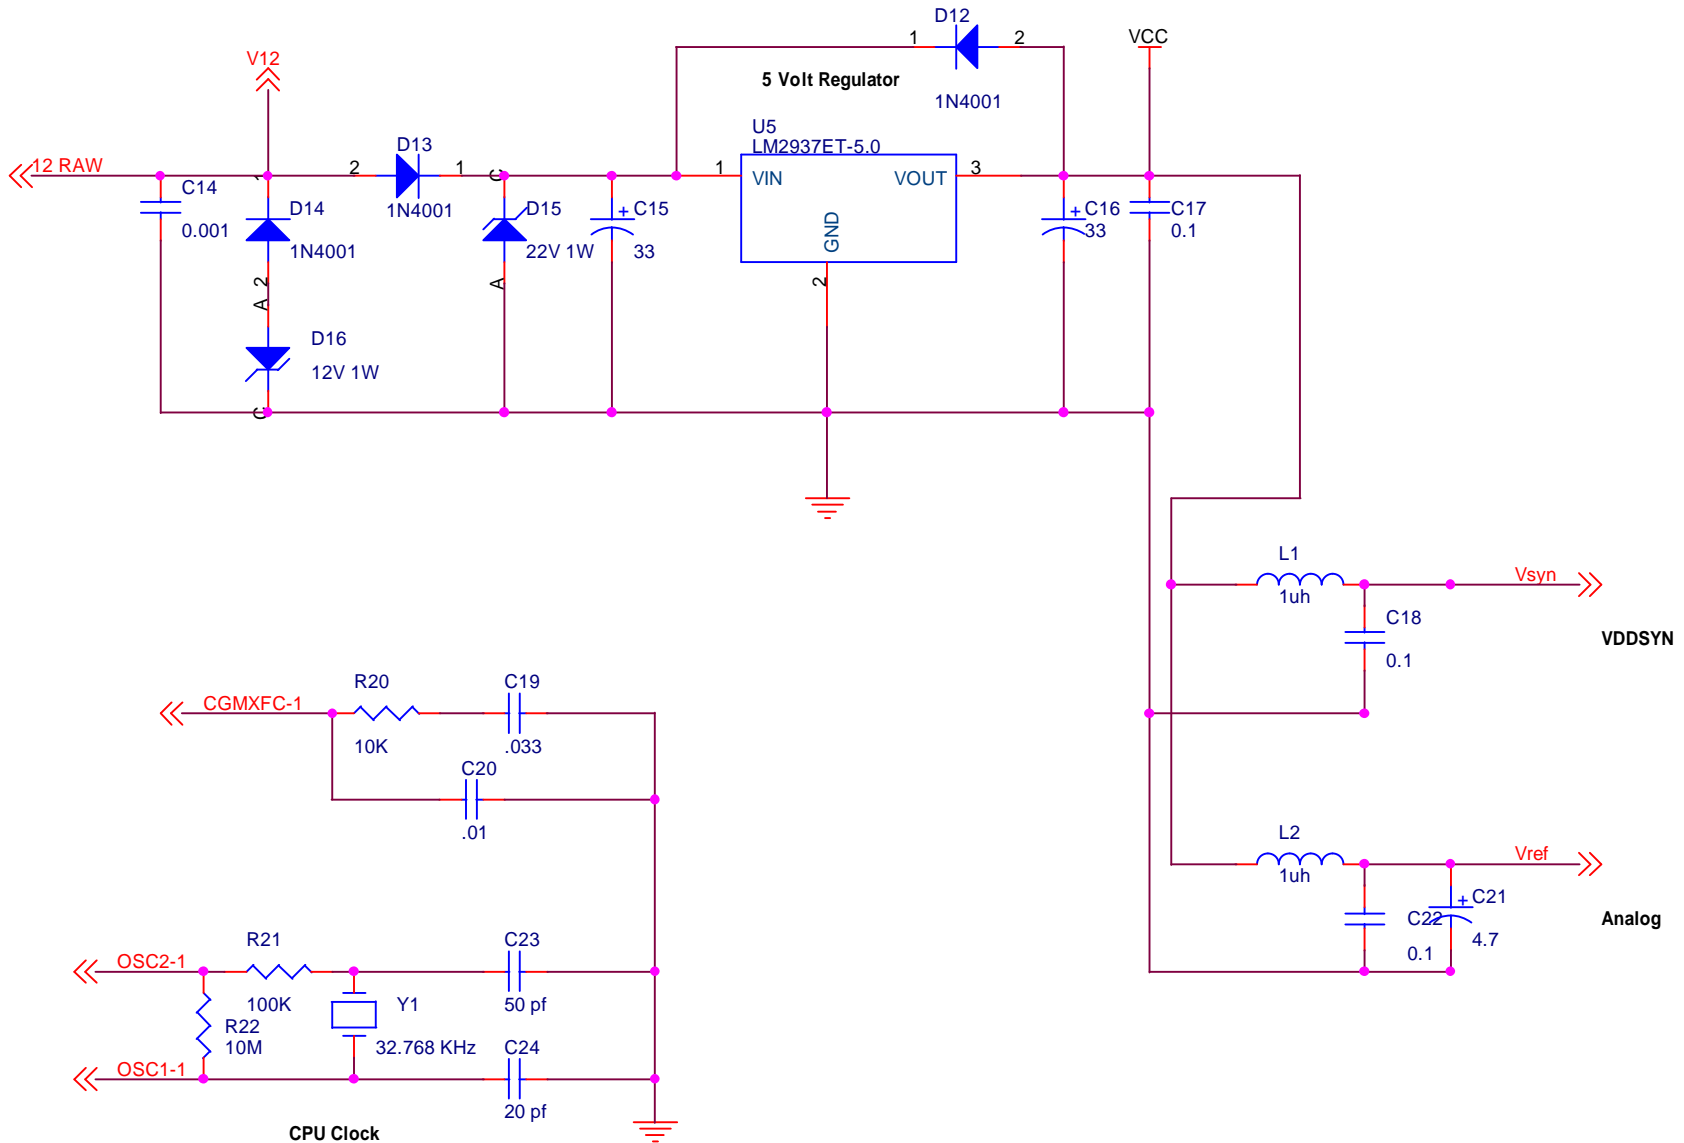

Title		
Megasquirt - CPU - B. A. Bowling		
Size	Document Number	Rev
A	Rev 2.2 _ Mod Dec 2002	2.2
Date:	Monday, December 30, 2002	Sheet 1 of 6

Title		
Megasquirt - Input		
Size	Document Number	Rev
A	Rev 2.2	2.2
Date:	Monday, December 30, 2002	Sheet 2 of 6

Title		
Megasquirt - Output		
Size	Document Number	Rev
A	Rev 2.2	2.2
Date:	Monday, December 30, 2002	Sheet 3 of 6

Title		
Megasquirt - Power		
Size	Document Number	Rev
A	Rev 2.2	2.2
Date:	Monday, December 30, 2002	Sheet 4 of 6

Title		
Megasquirt - Connector		
Size	Document Number	Rev
A	Rev 2.2	2.2
Date:	Monday, December 30, 2002	Sheet 5 of 6

Title		
MegaSquirt - LED Indicators		
Size A	Document Number Rev 2.2	Rev 2.2
Date:	Monday, December 30, 2002	Sheet 6 of 6