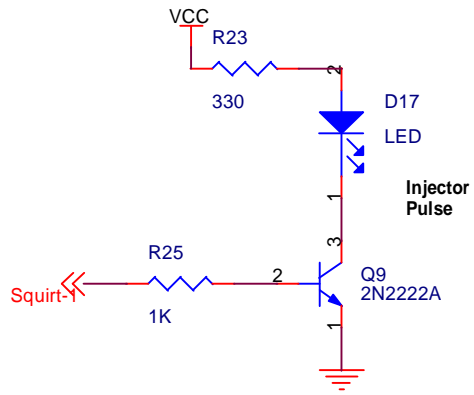

Title		
Megasquirt - CPU - B. A. Bowling		
Size	Document Number	Rev
A	Rev 2.2 _ Mod Dec 2002	2.2
Date:	Monday, December 30, 2002	Sheet 1 of 6

Title		
Megasquirt - Input		
Size	Document Number	Rev
A	Rev 2.2	2.2
Date:	Monday, December 30, 2002	Sheet 2 of 6

Title		
Megasquirt - Output		
Size	Document Number	Rev
A	Rev 2.2	2.2
Date:	Monday, December 30, 2002	Sheet 3 of 6

Title		
Megasquirt - Power		
Size	Document Number	Rev
A	Rev 2.2	2.2
Date:	Monday, December 30, 2002	Sheet 4 of 6

Title		
Megasquirt - Connector		
Size	Document Number	Rev
A	Rev 2.2	2.2
Date:	Monday, December 30, 2002	Sheet 5 of 6

Title		
MegaSquirt - LED Indicators		
Size A	Document Number Rev 2.2	Rev 2.2
Date:	Monday, December 30, 2002	Sheet 6 of 6