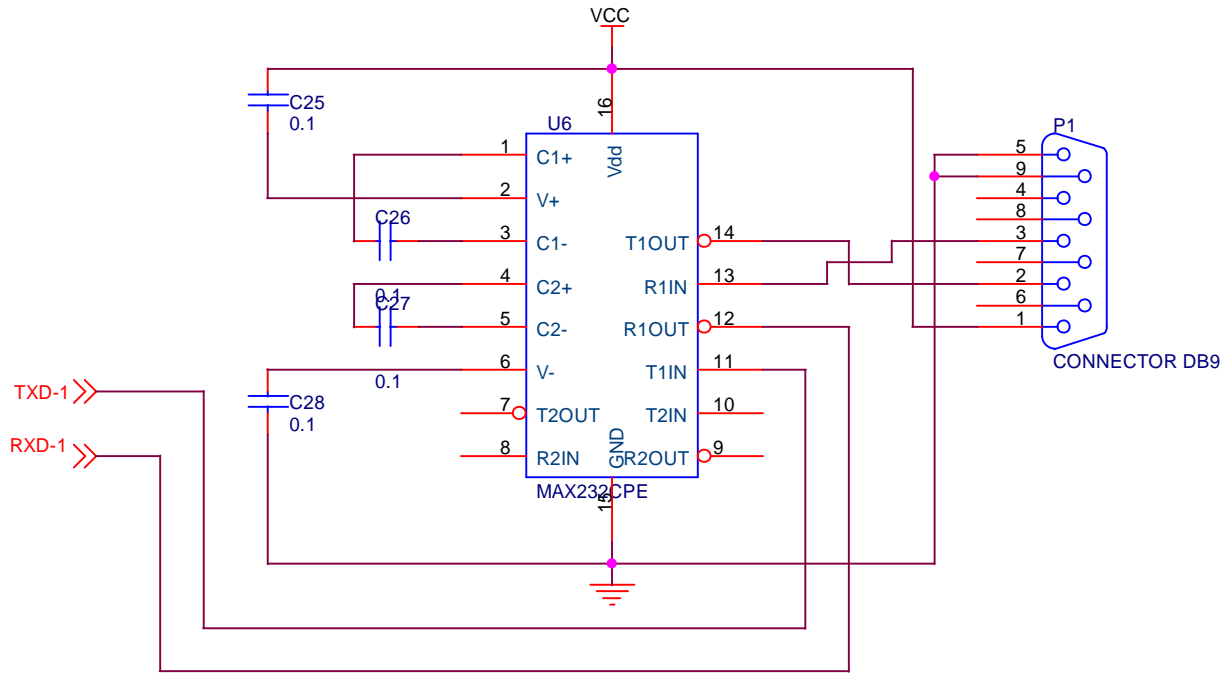

Title		
Megasquirt - CPU - B. A. Bowling		
Size	Document Number	Rev
A	Rev 2.2 _ Mod Dec 2002	2.2
Date:	Monday, December 30, 2002	Sheet 1 of 6

Title		
Megasquirt - Input		
Size	Document Number	Rev
A	Rev 2.2	2.2
Date:	Monday, December 30, 2002	Sheet 2 of 6

Title		
Megasquirt - Output		
Size	Document Number	Rev
A	Rev 2.2	2.2
Date:	Monday, December 30, 2002	Sheet 3 of 6

Title		
Megasquirt - Power		
Size	Document Number	Rev
A	Rev 2.2	2.2
Date:	Monday, December 30, 2002	Sheet 4 of 6

Title		
Megasquirt - Connector		
Size	Document Number	Rev
A	Rev 2.2	2.2
Date:	Monday, December 30, 2002	Sheet 5 of 6

Title		
MegaSquirt - LED Indicators		
Size A	Document Number Rev 2.2	Rev 2.2
Date:	Monday, December 30, 2002	Sheet 6 of 6