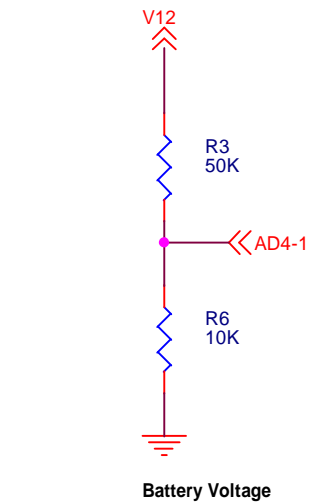

Title		
Megasquirt - CPU - B. A. Bowling		
Size	Document Number	Rev
A	#100	1.01
Date:	Friday, October 12, 2001	Sheet 33 of 6

Title		
Megasquirt - Input		
Size	Document Number	Rev
A	#100	1.01
Date:	Friday, October 12, 2001	Sheet 34 of 6

Title		
Megasquirt - Output		
Size	Document Number	Rev
A	#100	1.01
Date:	Saturday, October 20, 2001	Sheet 35 of 6

Title		
Megasquirt - Power		
Size	Document Number	Rev
A	#100	1.0
Date:	Friday, October 12, 2001	Sheet 36 of 6

Title		
Megasquirt - Connector		
Size	Document Number	Rev
A	#100	1.0
Date:	Friday, October 12, 2001	Sheet 37 of 6

Title		
MegaSquirt - LED Indicators		
Size A	Document Number {Doc}	Rev 1.01
Date:	Friday, October 12, 2001	Sheet 38 of 6