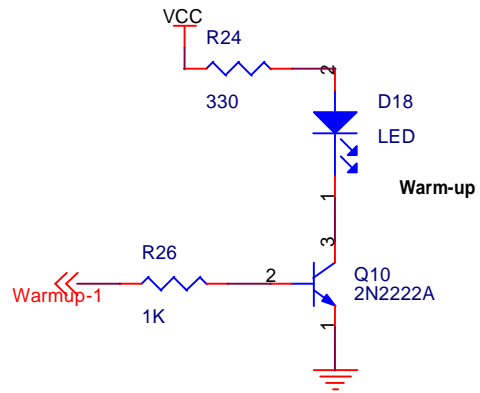

Title		
Megasquirt - CPU - B. A. Bowling		
Size	Document Number	Rev
A	#100	1.01
Date:	Friday, October 12, 2001	Sheet 33 of 6

Title		
Megasquirt - Input		
Size	Document Number	Rev
A	#100	1.01
Date:	Friday, October 12, 2001	Sheet 34 of 6

Title		
Megasquirt - Output		
Size	Document Number	Rev
A	#100	1.01
Date:	Saturday, October 20, 2001	Sheet 35 of 6

Title		
Megasquirt - Power		
Size	Document Number	Rev
A	#100	1.0
Date:	Friday, October 12, 2001	Sheet 36 of 6

Title		
Megasquirt - Connector		
Size	Document Number	Rev
A	#100	1.0
Date:	Friday, October 12, 2001	Sheet 37 of 6

Title		
MegaSquirt - LED Indicators		
Size A	Document Number {Doc}	Rev 1.01
Date:	Friday, October 12, 2001	Sheet 38 of 6