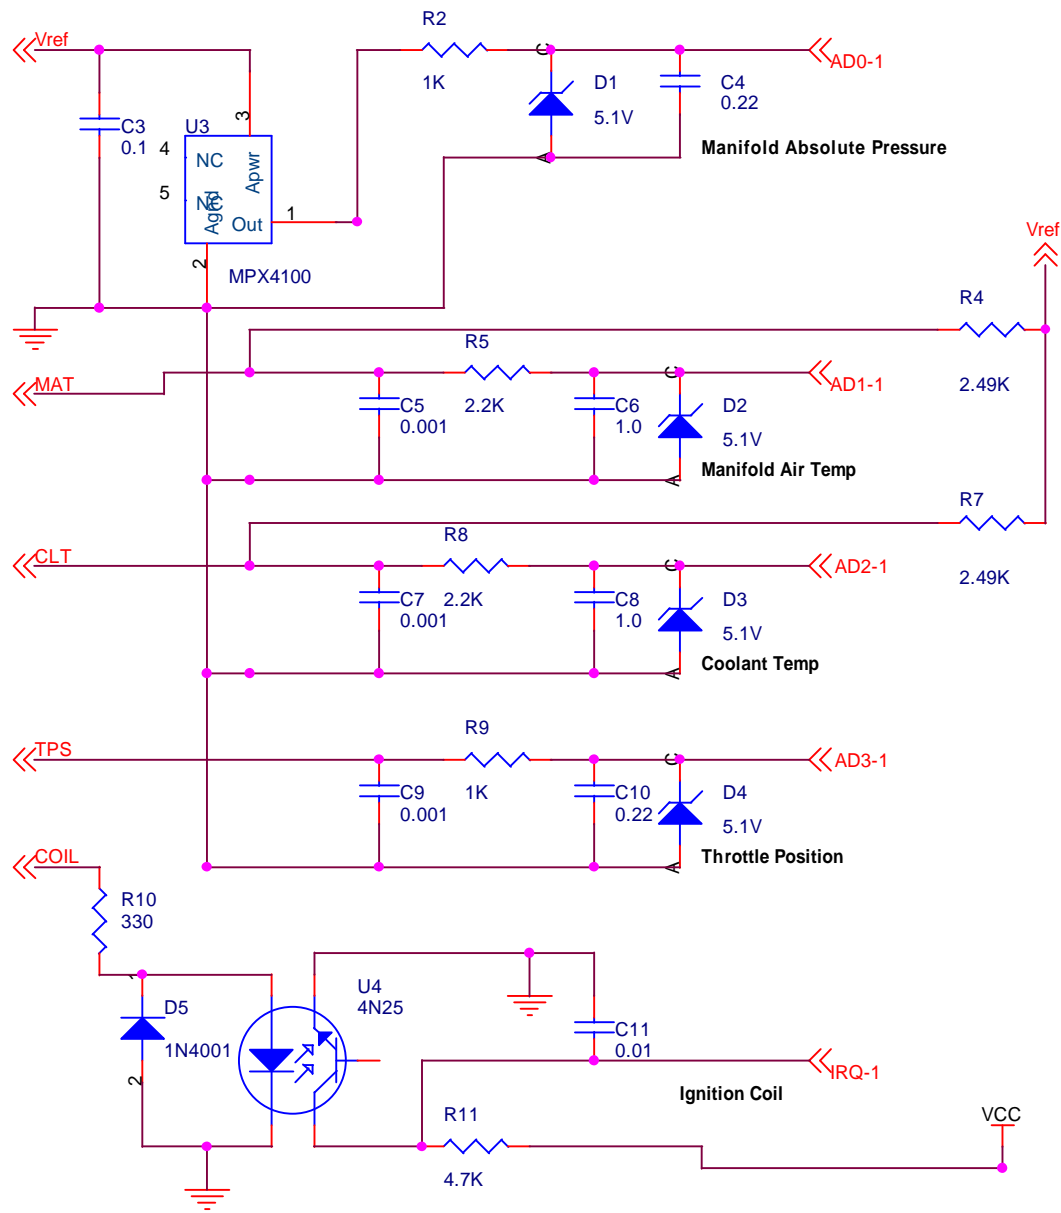

Title		
Megasquirt - CPU - B. A. Bowling		
Size	Document Number	Rev
A	#100	1.01
Date:	Friday, October 12, 2001	Sheet 33 of 6

Title		
Megasquirt - Input		
Size	Document Number	Rev
A	#100	1.01
Date:	Friday, October 12, 2001	Sheet 34 of 6

Title		
Megasquirt - Output		
Size	Document Number	Rev
A	#100	1.01
Date:	Saturday, October 20, 2001	Sheet 35 of 6

Title		
Megasquirt - Power		
Size	Document Number	Rev
A	#100	1.0
Date:	Friday, October 12, 2001	Sheet 36 of 6

Title		
Megasquirt - Connector		
Size	Document Number	Rev
A	#100	1.0
Date:	Friday, October 12, 2001	Sheet 37 of 6

Title		
MegaSquirt - LED Indicators		
Size A	Document Number {Doc}	Rev 1.01
Date:	Friday, October 12, 2001	Sheet 38 of 6