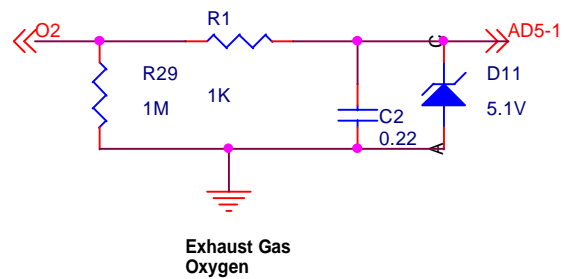

Title		
Megasquirt - CPU - B. A. Bowling		
Size	Document Number	Rev
A	#100	1.01
Date:	Friday, October 12, 2001	Sheet 33 of 6

Title		
Megasquirt - Input		
Size	Document Number	Rev
A	#100	1.01
Date:	Friday, October 12, 2001	Sheet 34 of 6

Title		
Megasquirt - Output		
Size	Document Number	Rev
A	#100	1.01
Date:	Saturday, October 20, 2001	Sheet 35 of 6

Title		
Megasquirt - Power		
Size	Document Number	Rev
A	#100	1.0
Date:	Friday, October 12, 2001	Sheet 36 of 6

Title		
Megasquirt - Connector		
Size	Document Number	Rev
A	#100	1.0
Date:	Friday, October 12, 2001	Sheet 37 of 6

Title		
MegaSquirt - LED Indicators		
Size A	Document Number {Doc}	Rev 1.01
Date:	Friday, October 12, 2001	Sheet 38 of 6