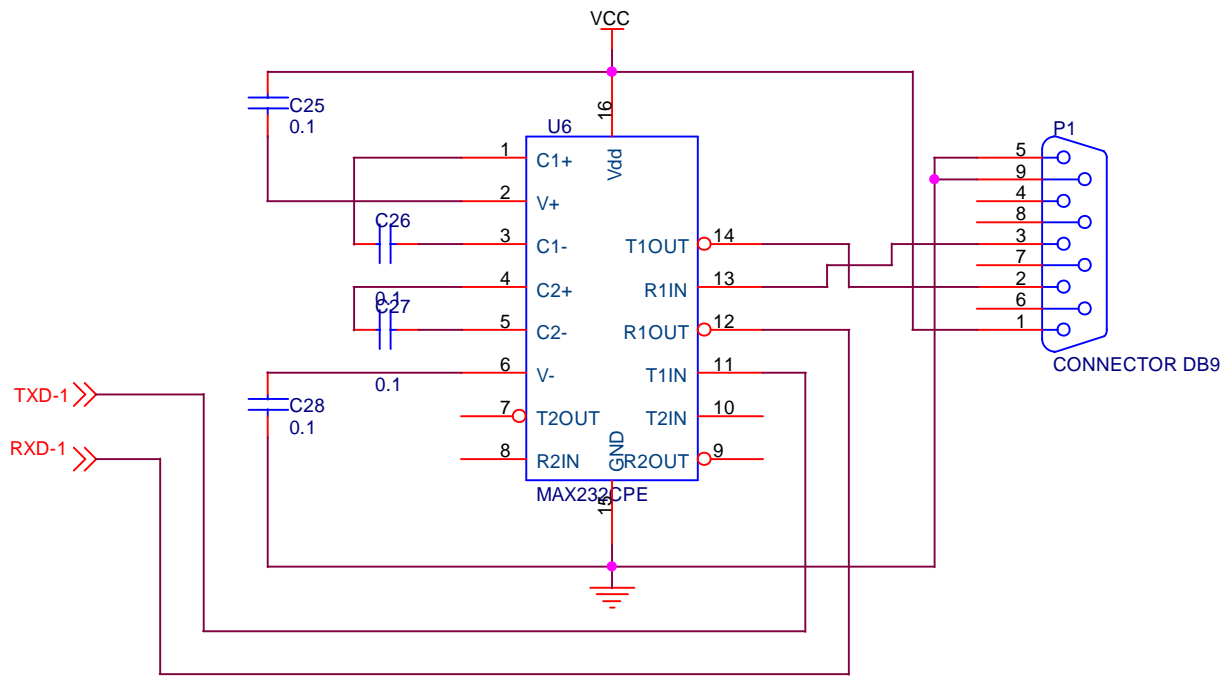

Title		
Megasquirt - CPU - B. A. Bowling		
Size	Document Number	Rev
A	#100	1.01
Date:	Friday, October 12, 2001	Sheet 33 of 6

Title		
Megasquirt - Input		
Size	Document Number	Rev
A	#100	1.01
Date:	Friday, October 12, 2001	Sheet 34 of 6

Title		
Megasquirt - Output		
Size	Document Number	Rev
A	#100	1.01
Date:	Saturday, October 20, 2001	Sheet 35 of 6

Title		
Megasquirt - Power		
Size	Document Number	Rev
A	#100	1.0
Date:	Friday, October 12, 2001	Sheet 36 of 6

Title		
Megasquirt - Connector		
Size	Document Number	Rev
A	#100	1.0
Date:	Friday, October 12, 2001	Sheet 37 of 6

Title		
MegaSquirt - LED Indicators		
Size A	Document Number {Doc}	Rev 1.01
Date:	Friday, October 12, 2001	Sheet 38 of 6