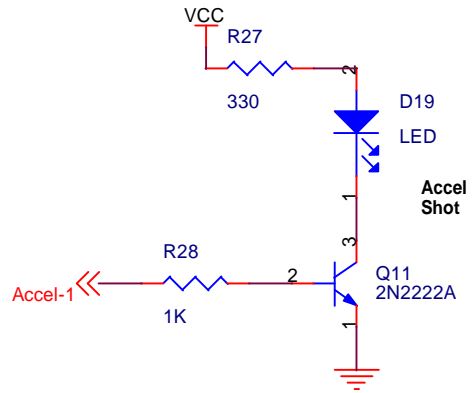

Title		
Megasquirt - CPU - B. A. Bowling		
Size	Document Number	Rev
A	#100	1.01
Date:	Friday, October 12, 2001	Sheet 33 of 6

Title		
Megasquirt - Input		
Size	Document Number	Rev
A	#100	1.01
Date:	Friday, October 12, 2001	Sheet 34 of 6

Title		
Megasquirt - Output		
Size	Document Number	Rev
A	#100	1.01
Date:	Saturday, October 20, 2001	Sheet 35 of 6

Title		
Megasquirt - Power		
Size	Document Number	Rev
A	#100	1.0
Date:	Friday, October 12, 2001	Sheet 36 of 6

Title		
Megasquirt - Connector		
Size	Document Number	Rev
A	#100	1.0
Date:	Friday, October 12, 2001	Sheet 37 of 6

Title		
MegaSquirt - LED Indicators		
Size A	Document Number {Doc}	Rev 1.01
Date:	Friday, October 12, 2001	Sheet 38 of 6