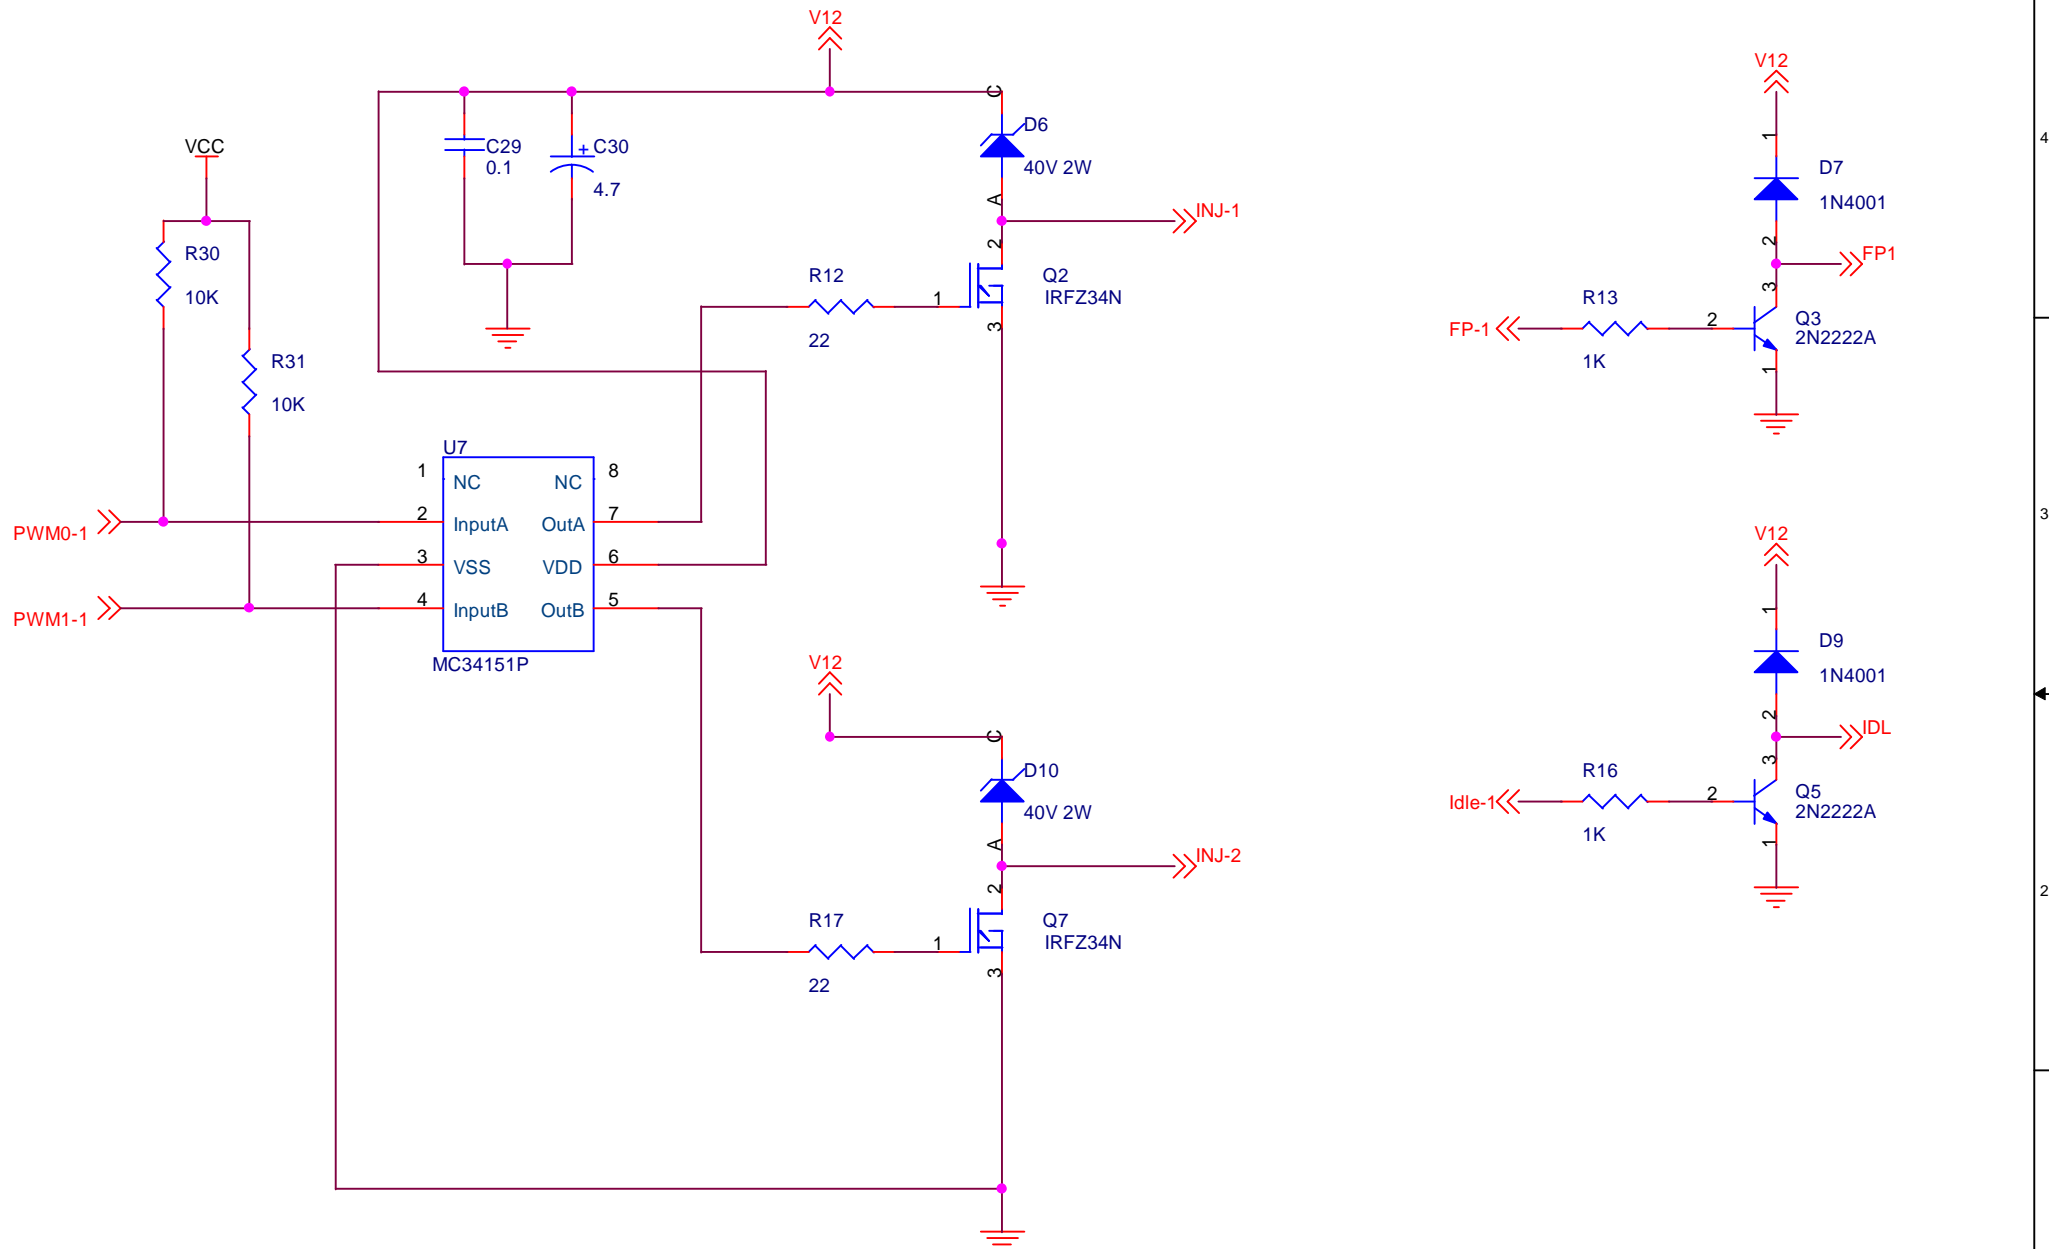

Title		
Megasquirt - CPU - B. A. Bowling		
Size	Document Number	Rev
A	#100	1.01
Date:	Friday, October 12, 2001	Sheet 33 of 6

Title		
Megasquirt - Input		
Size	Document Number	Rev
A	#100	1.01
Date:	Friday, October 12, 2001	Sheet 34 of 6

Title		
Megasquirt - Output		
Size	Document Number	Rev
A	#100	1.01
Date:	Saturday, October 20, 2001	Sheet 35 of 6

Title		
Megasquirt - Power		
Size	Document Number	Rev
A	#100	1.0
Date:	Friday, October 12, 2001	Sheet 36 of 6

Title		
Megasquirt - Connector		
Size	Document Number	Rev
A	#100	1.0
Date:	Friday, October 12, 2001	Sheet 37 of 6

Title		
MegaSquirt - LED Indicators		
Size A	Document Number {Doc}	Rev 1.01
Date:	Friday, October 12, 2001	Sheet 38 of 6