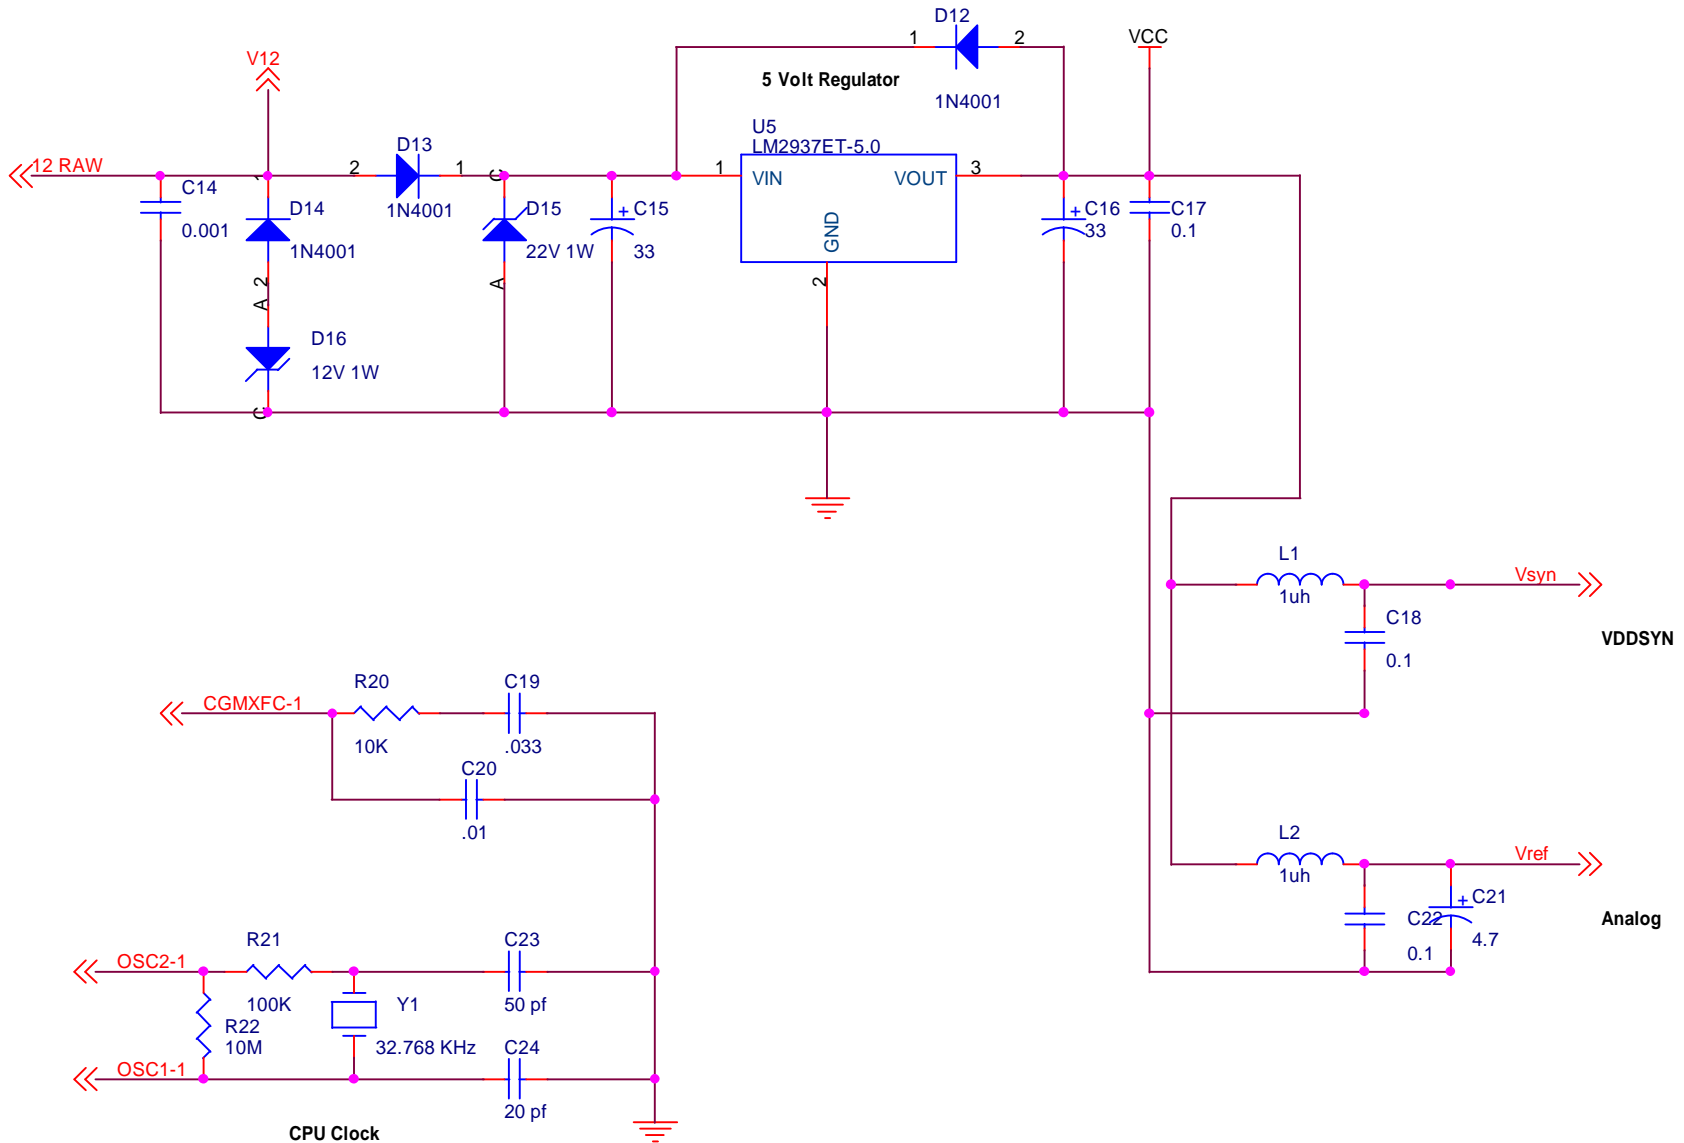

Title		
Megasquirt - CPU - B. A. Bowling		
Size	Document Number	Rev
A	#100	1.01
Date:	Friday, October 12, 2001	Sheet 33 of 6

Title		
Megasquirt - Input		
Size	Document Number	Rev
A	#100	1.01
Date:	Friday, October 12, 2001	Sheet 34 of 6

Title		
Megasquirt - Output		
Size	Document Number	Rev
A	#100	1.01
Date:	Saturday, October 20, 2001	Sheet 35 of 6

Title		
Megasquirt - Power		
Size	Document Number	Rev
A	#100	1.0
Date:	Friday, October 12, 2001	Sheet 36 of 6

Title		
Megasquirt - Connector		
Size	Document Number	Rev
A	#100	1.0
Date:	Friday, October 12, 2001	Sheet 37 of 6

Title		
MegaSquirt - LED Indicators		
Size A	Document Number {Doc}	Rev 1.01
Date:	Friday, October 12, 2001	Sheet 38 of 6