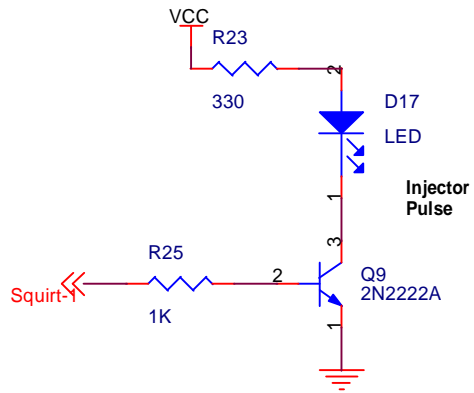

Title		
Megasquirt - CPU - B. A. Bowling		
Size	Document Number	Rev
A	#100	1.01
Date:	Friday, October 12, 2001	Sheet 33 of 6

Title		
Megasquirt - Input		
Size	Document Number	Rev
A	#100	1.01
Date:	Friday, October 12, 2001	Sheet 34 of 6

Title		
Megasquirt - Output		
Size	Document Number	Rev
A	#100	1.01
Date:	Saturday, October 20, 2001	Sheet 35 of 6

Title		
Megasquirt - Power		
Size	Document Number	Rev
A	#100	1.0
Date:	Friday, October 12, 2001	Sheet 36 of 6

Title		
Megasquirt - Connector		
Size	Document Number	Rev
A	#100	1.0
Date:	Friday, October 12, 2001	Sheet 37 of 6

Title		
MegaSquirt - LED Indicators		
Size A	Document Number {Doc}	Rev 1.01
Date:	Friday, October 12, 2001	Sheet 38 of 6