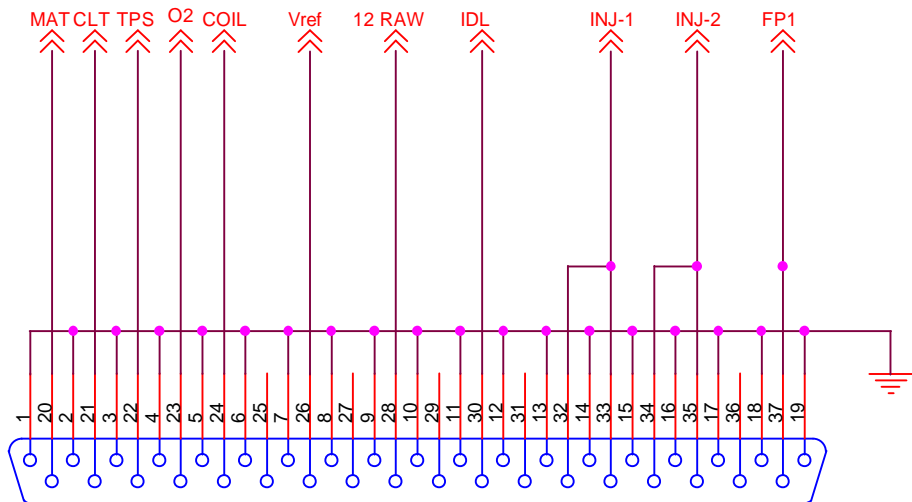

Title		
Megasquirt - CPU - B. A. Bowling		
Size	Document Number	Rev
A	#100	1.01
Date:	Friday, October 12, 2001	Sheet 33 of 6

Title		
Megasquirt - Input		
Size	Document Number	Rev
A	#100	1.01
Date:	Friday, October 12, 2001	Sheet 34 of 6

Title		
Megasquirt - Output		
Size	Document Number	Rev
A	#100	1.01
Date:	Saturday, October 20, 2001	Sheet 35 of 6

Title		
Megasquirt - Power		
Size	Document Number	Rev
A	#100	1.0
Date:	Friday, October 12, 2001	Sheet 36 of 6

Title		
Megasquirt - Connector		
Size	Document Number	Rev
A	#100	1.0
Date:	Friday, October 12, 2001	Sheet 37 of 6

Title		
MegaSquirt - LED Indicators		
Size A	Document Number {Doc}	Rev 1.01
Date:	Friday, October 12, 2001	Sheet 38 of 6