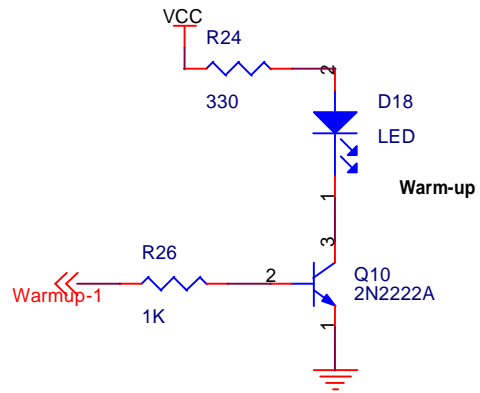

Title		
Megasquirt - CPU - B. A. Bowling		
Size	Document Number	Rev
A	Rev 2.00	2.00
Date:	Saturday, April 20, 2002	Sheet 1 of 6

Title		
Megasquirt - Input		
Size	Document Number	Rev
A	Rev 2.00	2.00
Date:	Saturday, April 20, 2002	Sheet 2 of 6

Title		
Megasquirt - Output		
Size	Document Number	Rev
A	Rev 2.00	2.00
Date:	Saturday, April 20, 2002	Sheet 3 of 6

Title		
Megasquirt - Power		
Size	Document Number	Rev
A	Rev 2.00	2.00
Date:	Saturday, April 20, 2002	Sheet 4 of 6

P2
DB37

Title		
Megasquirt - Connector		
Size	Document Number	Rev
A	Rev 2.00	2.00
Date:	Saturday, April 20, 2002	Sheet 5 of 6

Title		
MegaSquirt - LED Indicators		
Size	Document Number	Rev
A	Rev 2.00	2.00
Date:	Saturday, April 20, 2002	Sheet 6 of 6