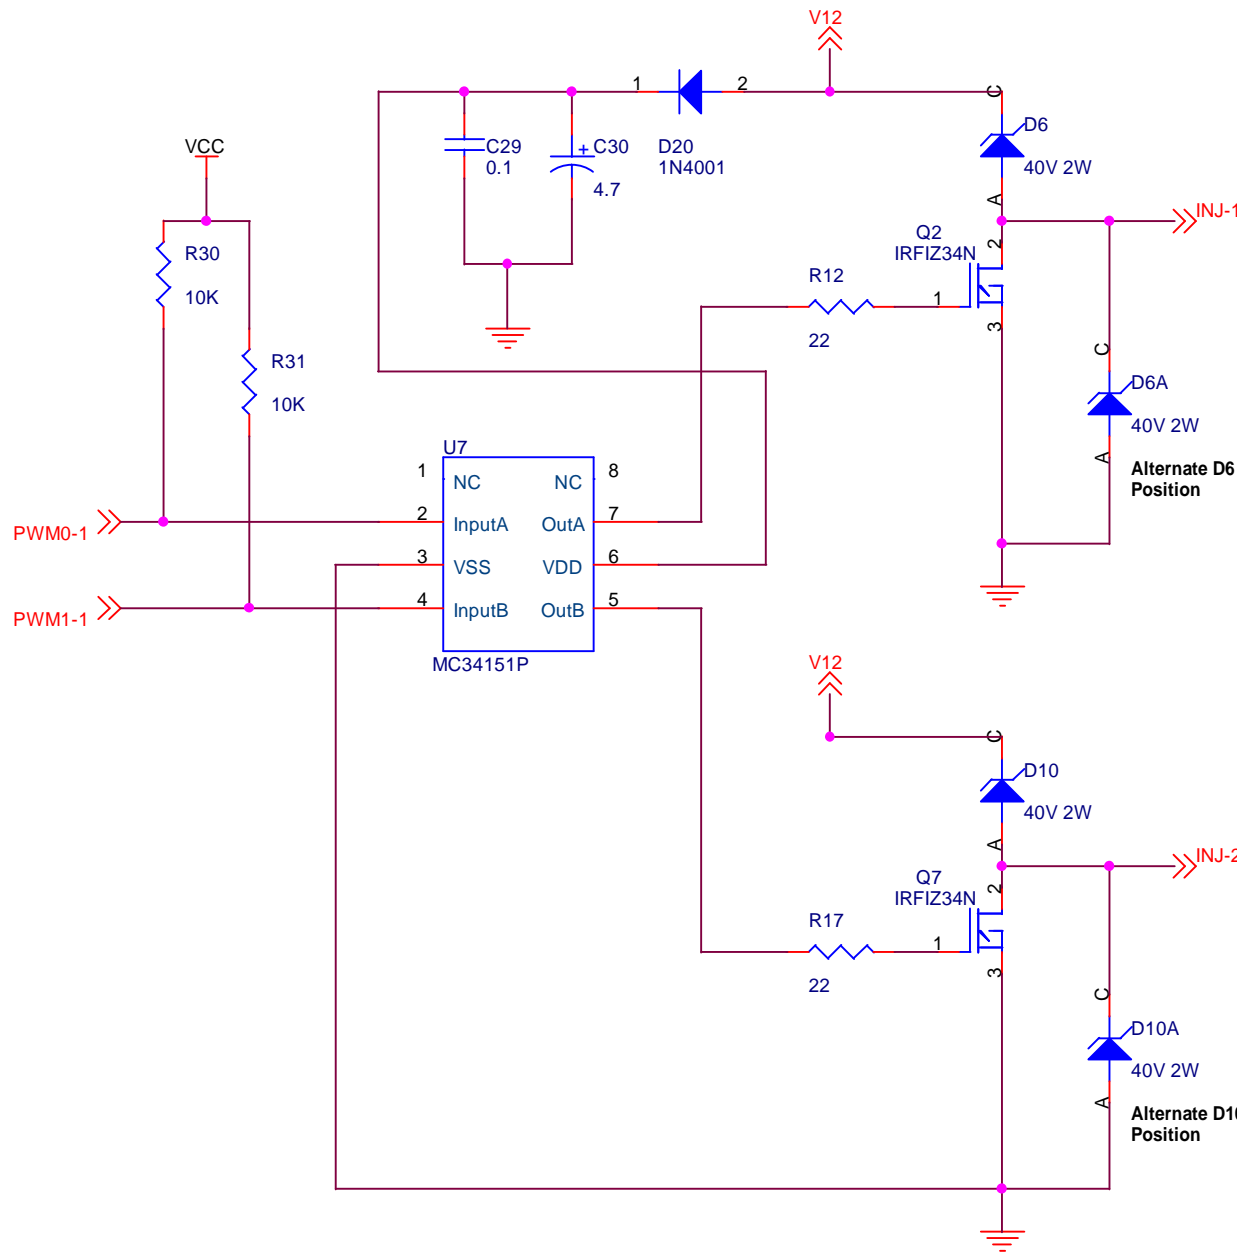

Title		
Megasquirt - CPU - B. A. Bowling		
Size	Document Number	Rev
A	Rev 2.00	2.00
Date:	Saturday, April 20, 2002	Sheet 1 of 6

Title		
Megasquirt - Input		
Size	Document Number	Rev
A	Rev 2.00	2.00
Date:	Saturday, April 20, 2002	Sheet 2 of 6

Title		
Megasquirt - Output		
Size	Document Number	Rev
A	Rev 2.00	2.00
Date:	Saturday, April 20, 2002	Sheet 3 of 6

Title		
Megasquirt - Power		
Size	Document Number	Rev
A	Rev 2.00	2.00
Date:	Saturday, April 20, 2002	Sheet 4 of 6

P2
DB37

Title		
Megasquirt - Connector		
Size	Document Number	Rev
A	Rev 2.00	2.00
Date:	Saturday, April 20, 2002	Sheet 5 of 6

Title		
MegaSquirt - LED Indicators		
Size	Document Number	Rev
A	Rev 2.00	2.00
Date:	Saturday, April 20, 2002	Sheet 6 of 6