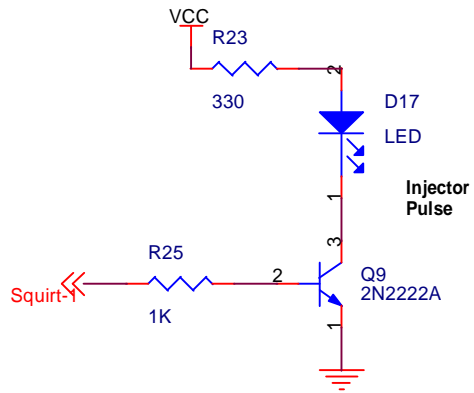

Title		
Megasquirt - CPU - B. A. Bowling		
Size	Document Number	Rev
A	Rev 2.00	2.00
Date:	Saturday, April 20, 2002	Sheet 1 of 6

Title		
Megasquirt - Input		
Size	Document Number	Rev
A	Rev 2.00	2.00
Date:	Saturday, April 20, 2002	Sheet 2 of 6

Title		
Megasquirt - Output		
Size	Document Number	Rev
A	Rev 2.00	2.00
Date:	Saturday, April 20, 2002	Sheet 3 of 6

Title		
Megasquirt - Power		
Size	Document Number	Rev
A	Rev 2.00	2.00
Date:	Saturday, April 20, 2002	Sheet 4 of 6

P2
DB37

Title		
Megasquirt - Connector		
Size	Document Number	Rev
A	Rev 2.00	2.00
Date:	Saturday, April 20, 2002	Sheet 5 of 6

Title		
MegaSquirt - LED Indicators		
Size	Document Number	Rev
A	Rev 2.00	2.00
Date:	Saturday, April 20, 2002	Sheet 6 of 6