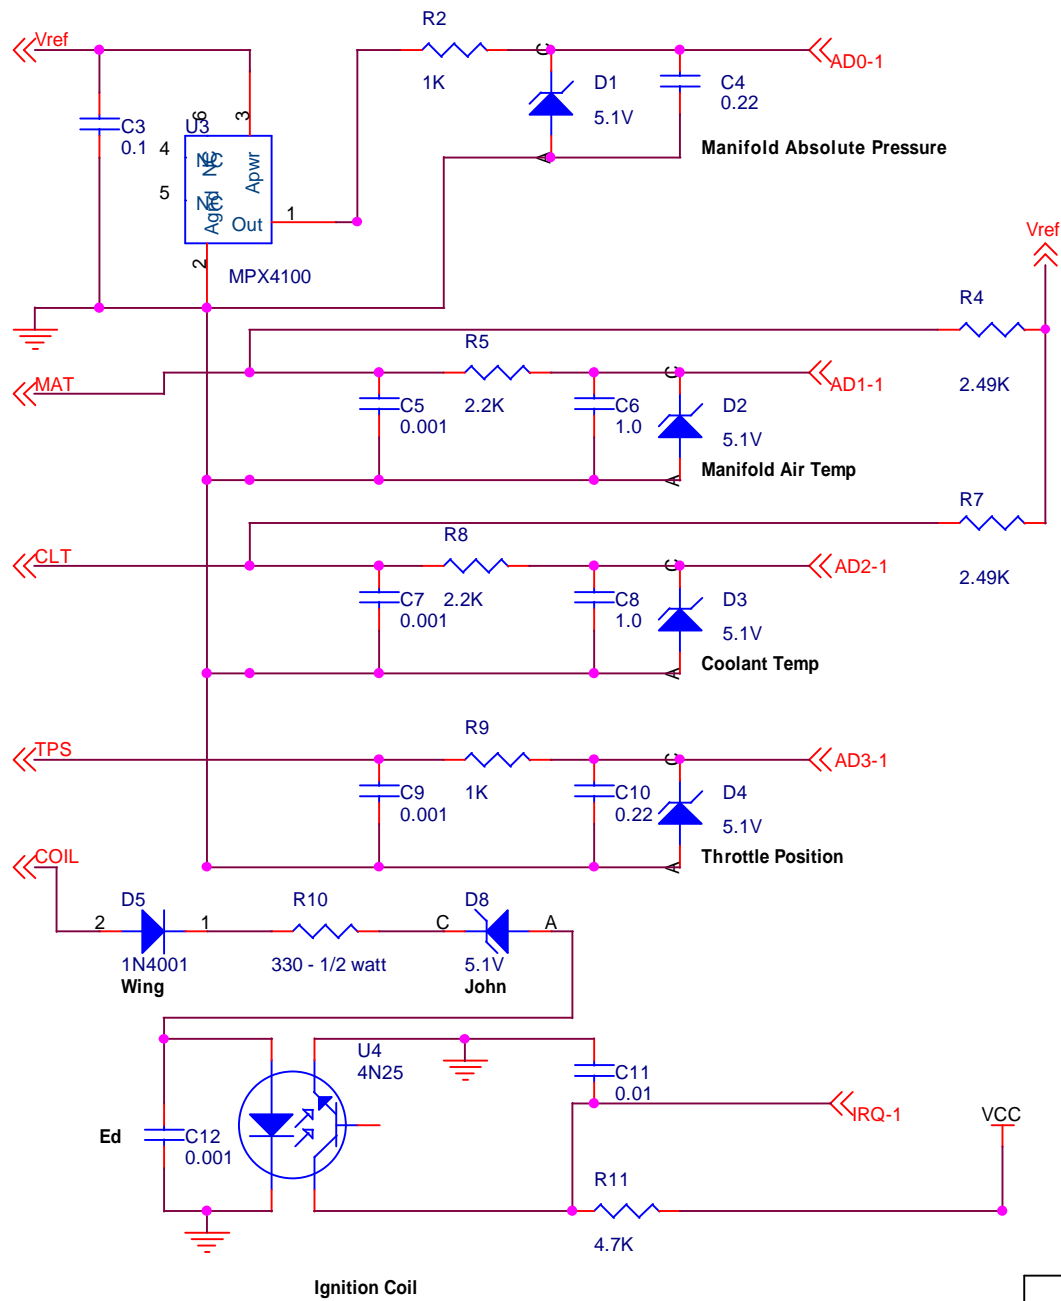

Title		
Megasquirt - CPU - B. A. Bowling		
Size	Document Number	Rev
A	Rev 2.00	2.00
Date:	Saturday, April 20, 2002	Sheet 1 of 6

Title		
Megasquirt - Input		
Size	Document Number	Rev
A	Rev 2.00	2.00
Date:	Saturday, April 20, 2002	Sheet 2 of 6

Title		
Megasquirt - Output		
Size	Document Number	Rev
A	Rev 2.00	2.00
Date:	Saturday, April 20, 2002	Sheet 3 of 6

Title		
Megasquirt - Power		
Size	Document Number	Rev
A	Rev 2.00	2.00
Date:	Saturday, April 20, 2002	Sheet 4 of 6

P2
DB37

Title		
Megasquirt - Connector		
Size	Document Number	Rev
A	Rev 2.00	2.00
Date:	Saturday, April 20, 2002	Sheet 5 of 6

Title		
MegaSquirt - LED Indicators		
Size	Document Number	Rev
A	Rev 2.00	2.00
Date:	Saturday, April 20, 2002	Sheet 6 of 6