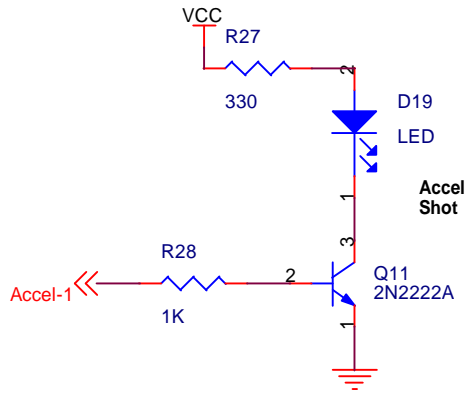

Title		
Megasquirt - CPU - B. A. Bowling		
Size	Document Number	Rev
A	Rev 2.00	2.00
Date:	Saturday, April 20, 2002	Sheet 1 of 6

Title		
Megasquirt - Input		
Size	Document Number	Rev
A	Rev 2.00	2.00
Date:	Saturday, April 20, 2002	Sheet 2 of 6

Title		
Megasquirt - Output		
Size	Document Number	Rev
A	Rev 2.00	2.00
Date:	Saturday, April 20, 2002	Sheet 3 of 6

Title		
Megasquirt - Power		
Size	Document Number	Rev
A	Rev 2.00	2.00
Date:	Saturday, April 20, 2002	Sheet 4 of 6

P2
DB37

Title		
Megasquirt - Connector		
Size	Document Number	Rev
A	Rev 2.00	2.00
Date:	Saturday, April 20, 2002	Sheet 5 of 6

Title		
MegaSquirt - LED Indicators		
Size	Document Number	Rev
A	Rev 2.00	2.00
Date:	Saturday, April 20, 2002	Sheet 6 of 6