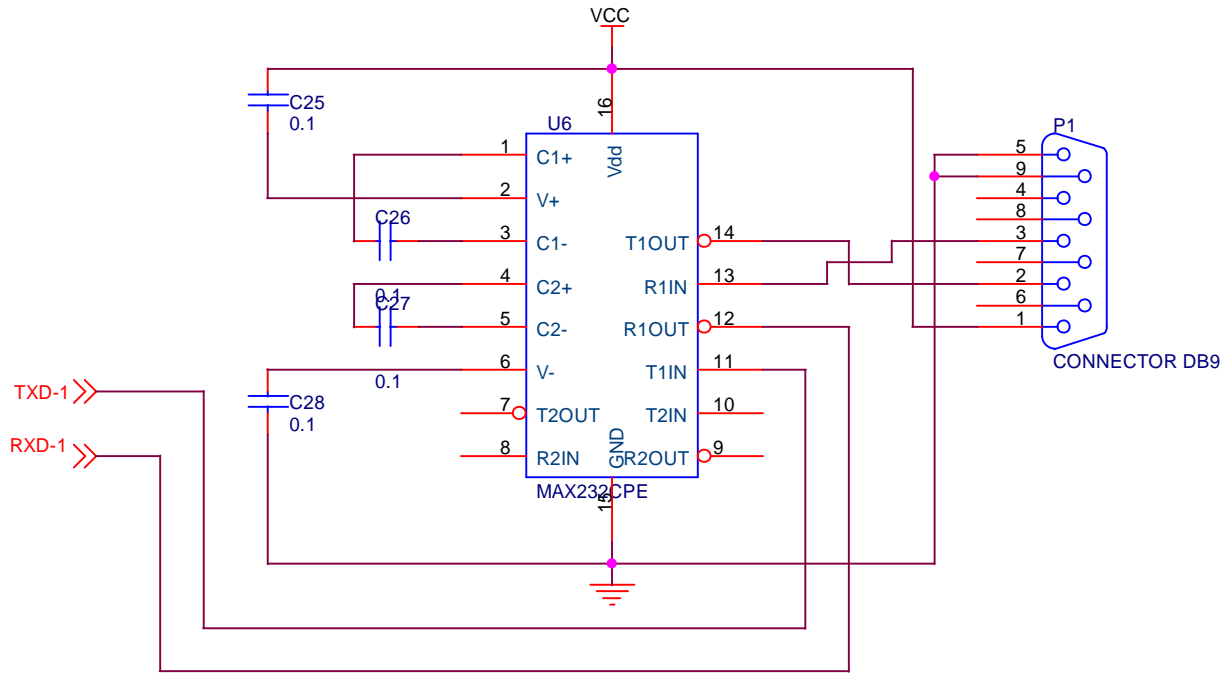

Title		
Megasquirt - CPU - B. A. Bowling		
Size	Document Number	Rev
A	Rev 2.00	2.00
Date:	Saturday, April 20, 2002	Sheet 1 of 6

Title		
Megasquirt - Input		
Size	Document Number	Rev
A	Rev 2.00	2.00
Date:	Saturday, April 20, 2002	Sheet 2 of 6

Title		
Megasquirt - Output		
Size	Document Number	Rev
A	Rev 2.00	2.00
Date:	Saturday, April 20, 2002	Sheet 3 of 6

Title		
Megasquirt - Power		
Size	Document Number	Rev
A	Rev 2.00	2.00
Date:	Saturday, April 20, 2002	Sheet 4 of 6

P2
DB37

Title		
Megasquirt - Connector		
Size	Document Number	Rev
A	Rev 2.00	2.00
Date:	Saturday, April 20, 2002	Sheet 5 of 6

Title		
MegaSquirt - LED Indicators		
Size	Document Number	Rev
A	Rev 2.00	2.00
Date:	Saturday, April 20, 2002	Sheet 6 of 6