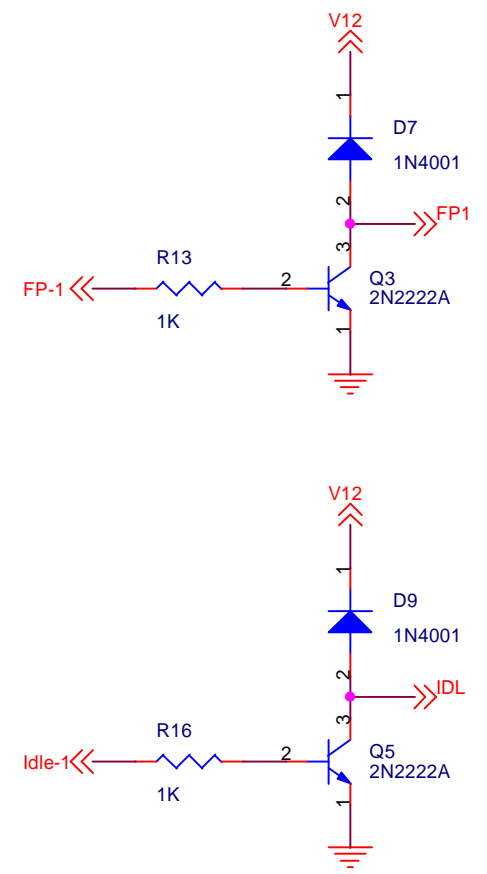

Title		
Megasquirt - CPU - B. A. Bowling		
Size	Document Number	Rev
A	Rev 2.00	2.00
Date:	Saturday, April 20, 2002	Sheet 1 of 6

Title		
Megasquirt - Input		
Size	Document Number	Rev
A	Rev 2.00	2.00
Date:	Saturday, April 20, 2002	Sheet 2 of 6

Title		
Megasquirt - Output		
Size	Document Number	Rev
A	Rev 2.00	2.00
Date:	Saturday, April 20, 2002	Sheet 3 of 6

Title		
Megasquirt - Power		
Size	Document Number	Rev
A	Rev 2.00	2.00
Date:	Saturday, April 20, 2002	Sheet 4 of 6

P2
DB37

Title		
Megasquirt - Connector		
Size	Document Number	Rev
A	Rev 2.00	2.00
Date:	Saturday, April 20, 2002	Sheet 5 of 6

Title		
MegaSquirt - LED Indicators		
Size	Document Number	Rev
A	Rev 2.00	2.00
Date:	Saturday, April 20, 2002	Sheet 6 of 6