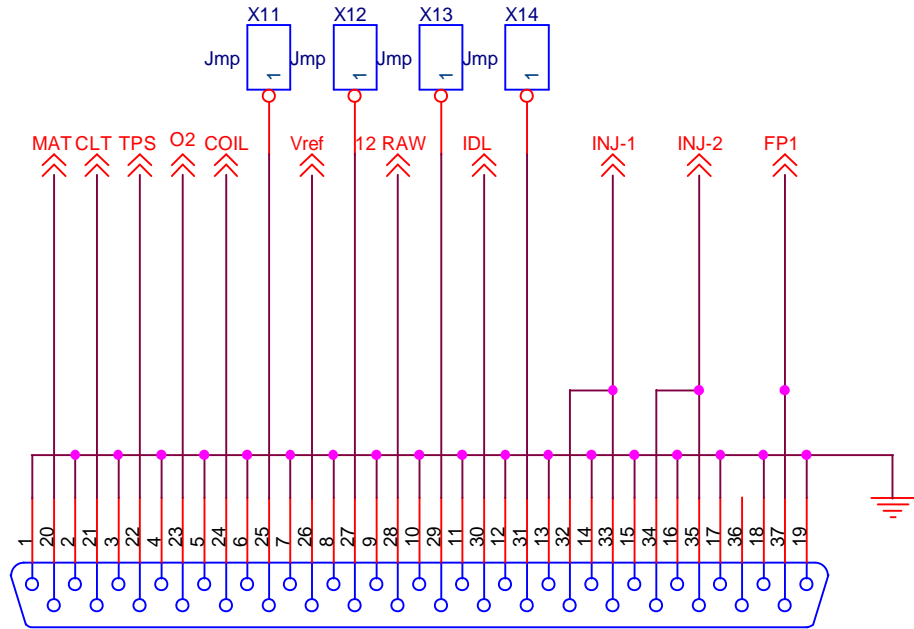

Title		
Megasquirt - CPU - B. A. Bowling		
Size	Document Number	Rev
A	Rev 2.00	2.00
Date:	Saturday, April 20, 2002	Sheet 1 of 6

Title		
Megasquirt - Input		
Size	Document Number	Rev
A	Rev 2.00	2.00
Date:	Saturday, April 20, 2002	Sheet 2 of 6

Title		
Megasquirt - Output		
Size	Document Number	Rev
A	Rev 2.00	2.00
Date:	Saturday, April 20, 2002	Sheet 3 of 6

Title		
Megasquirt - Power		
Size	Document Number	Rev
A	Rev 2.00	2.00
Date:	Saturday, April 20, 2002	Sheet 4 of 6

P2
DB37

Title		
Megasquirt - Connector		
Size	Document Number	Rev
A	Rev 2.00	2.00
Date:	Saturday, April 20, 2002	Sheet 5 of 6

Title		
MegaSquirt - LED Indicators		
Size	Document Number	Rev
A	Rev 2.00	2.00
Date:	Saturday, April 20, 2002	Sheet 6 of 6