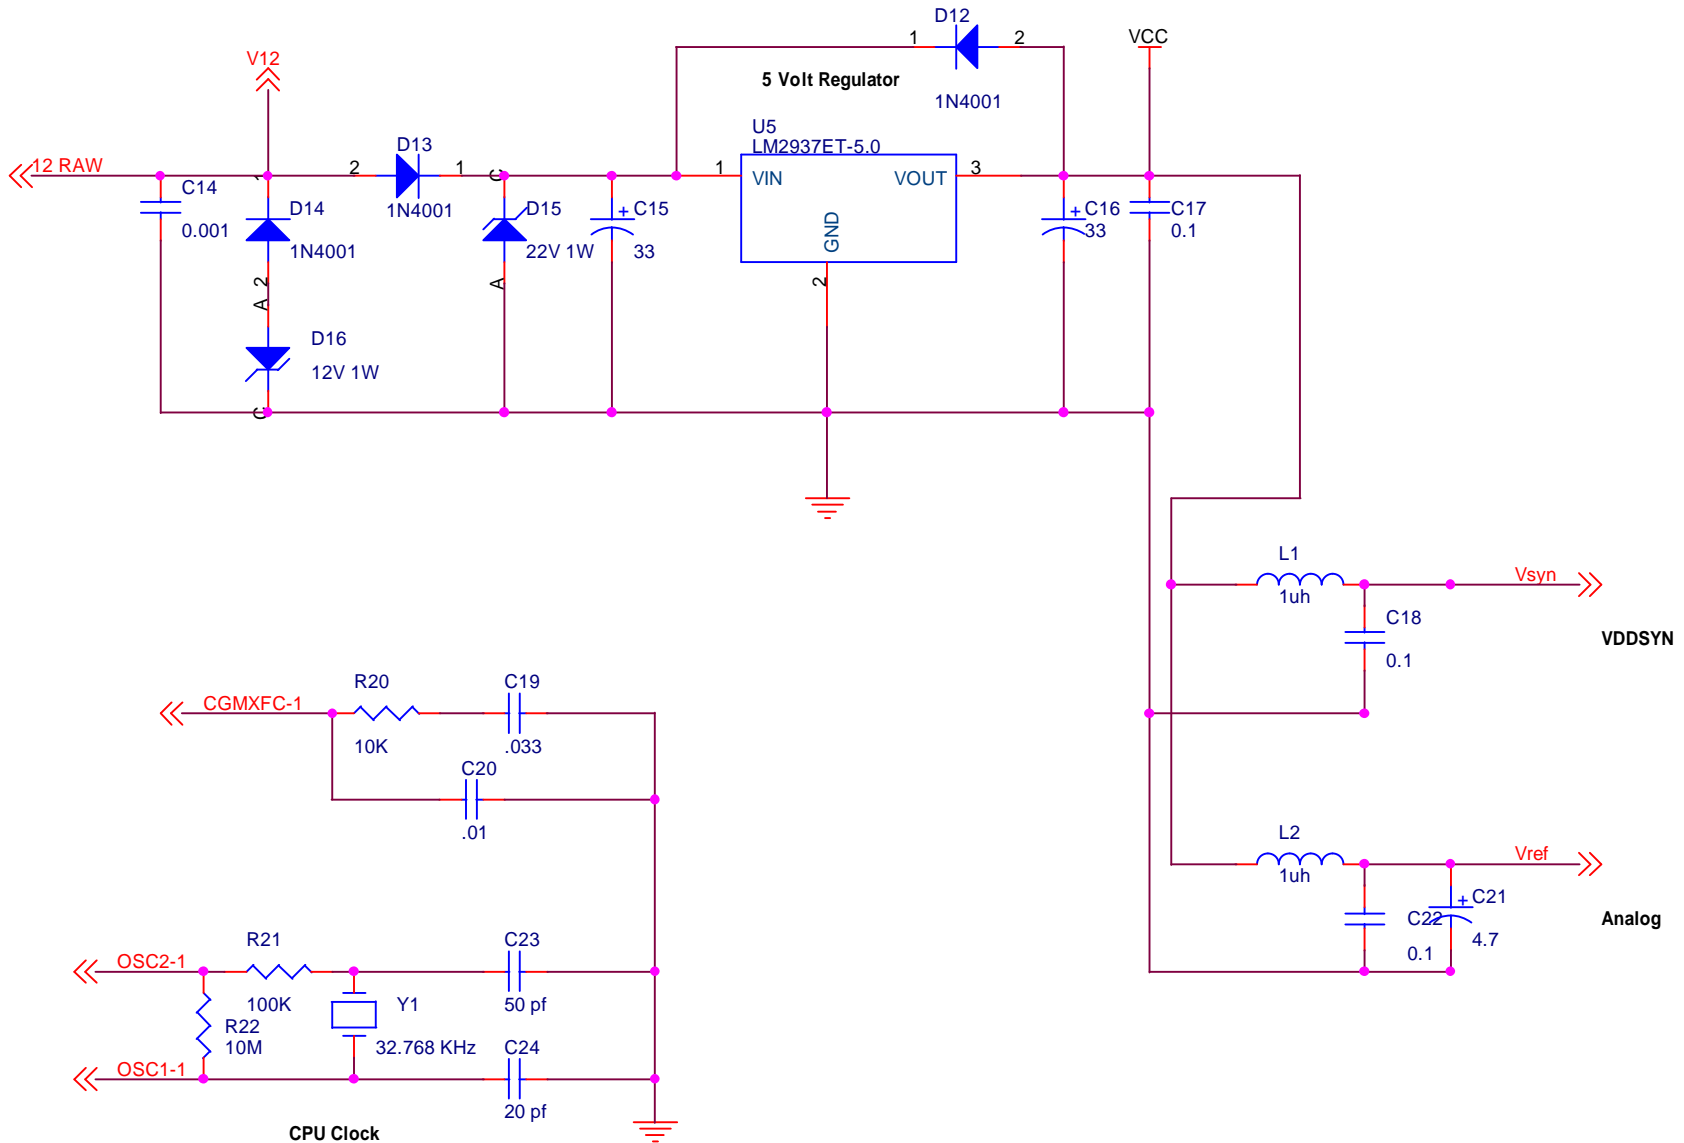

Title		
Megasquirt - CPU - B. A. Bowling		
Size	Document Number	Rev
A	Rev 2.00	2.00
Date:	Saturday, April 20, 2002	Sheet 1 of 6

Title		
Megasquirt - Input		
Size	Document Number	Rev
A	Rev 2.00	2.00
Date:	Saturday, April 20, 2002	Sheet 2 of 6

Title		
Megasquirt - Output		
Size	Document Number	Rev
A	Rev 2.00	2.00
Date:	Saturday, April 20, 2002	Sheet 3 of 6

Title		
Megasquirt - Power		
Size	Document Number	Rev
A	Rev 2.00	2.00
Date:	Saturday, April 20, 2002	Sheet 4 of 6

P2
DB37

Title		
Megasquirt - Connector		
Size	Document Number	Rev
A	Rev 2.00	2.00
Date:	Saturday, April 20, 2002	Sheet 5 of 6

Title		
MegaSquirt - LED Indicators		
Size	Document Number	Rev
A	Rev 2.00	2.00
Date:	Saturday, April 20, 2002	Sheet 6 of 6