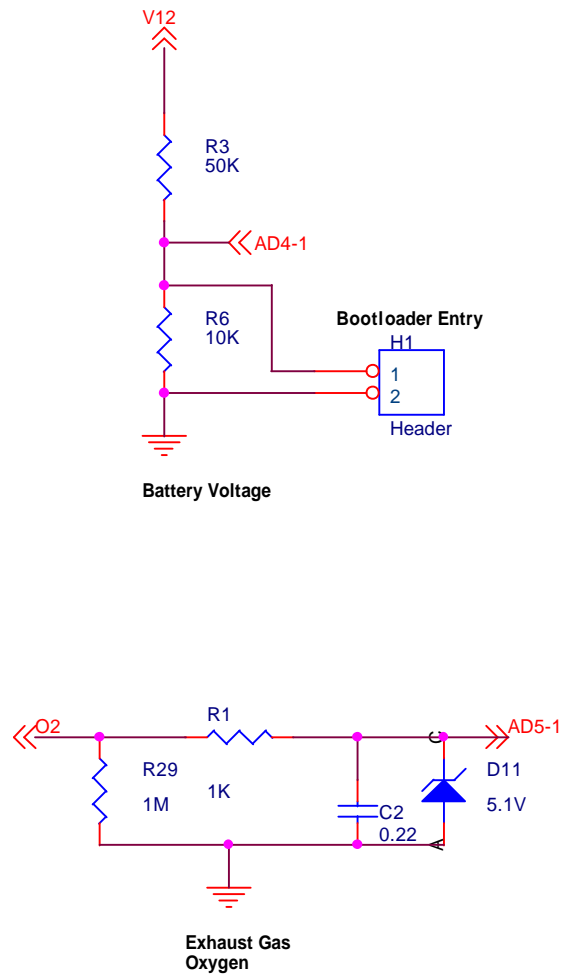

Title		
Megasquirt - CPU - B. A. Bowling		
Size	Document Number	Rev
A	Rev 2.00	2.00
Date:	Saturday, April 20, 2002	Sheet 1 of 6

Title		
Megasquirt - Input		
Size	Document Number	Rev
A	Rev 2.00	2.00
Date:	Saturday, April 20, 2002	Sheet 2 of 6

Title		
Megasquirt - Output		
Size	Document Number	Rev
A	Rev 2.00	2.00
Date:	Saturday, April 20, 2002	Sheet 3 of 6

Title		
Megasquirt - Power		
Size	Document Number	Rev
A	Rev 2.00	2.00
Date:	Saturday, April 20, 2002	Sheet 4 of 6

P2
DB37

Title		
Megasquirt - Connector		
Size	Document Number	Rev
A	Rev 2.00	2.00
Date:	Saturday, April 20, 2002	Sheet 5 of 6

Title		
MegaSquirt - LED Indicators		
Size	Document Number	Rev
A	Rev 2.00	2.00
Date:	Saturday, April 20, 2002	Sheet 6 of 6